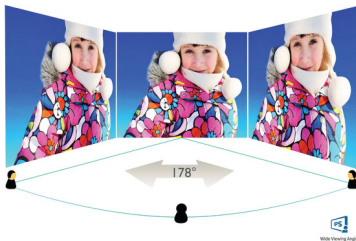

IPS technology

IPS displays use an advanced technology which gives you extra wide viewing angles of 178/178 degree, making it possible to view the display from almost any angle - even in 90 degree Pivot mode! Unlike standard TN panels, IPS displays gives you remarkably crisp images with vivid colors, making it ideal not only for Photos,

movies and web browsing, but also for professional applications which demand color accuracy and consistent brightness at all times.